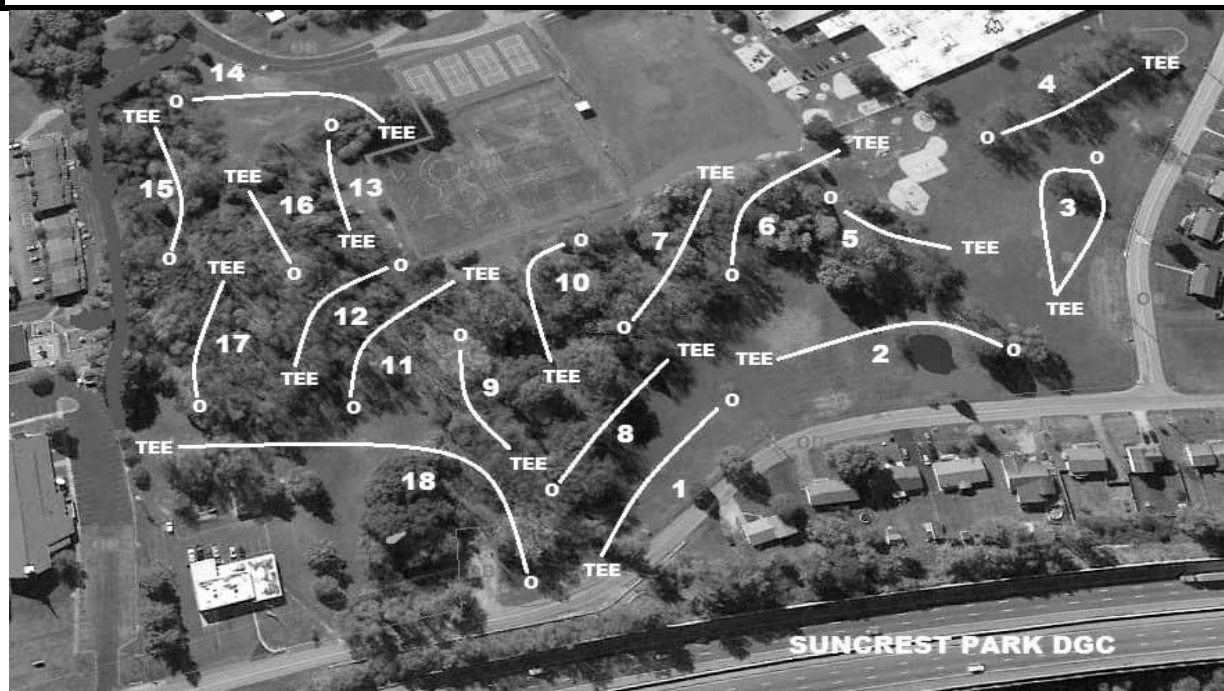

# Explore Suncrest Player Info Sheet

	Distance	Par		Distance	Par
Hole 1	300	3	Hole 10	179	3
Hole 2	270	3	Hole 11	246	3
Hole 3	246	3	Hole 12	210	3
Hole 4	225	3	Hole 13	215	3
Hole 5	171	3	Hole 14	312	3
Hole 6	220	3	Hole 15	240	3
Hole 7	210	3	Hole 16	171	3
Hole 8	316	3	Hole 17	210	3
Hole 9	195	3	Hole 18	492	4
	2153	27		2275	28

4428 Par 55

## OB's and Ground Rules

Hole 1	Road and Beyond on Right
Hole 2	Road and Beyond on Right
Hole 3	Road and Beyond on Right
Hole 4	Playgrounds - Paint line is OB
Hole 5	Playgrounds - Paint line is OB
Hole 10	Fence and beyond - OB
Hole 11	Fence and beyond - OB
Hole 12	Fence and beyond - OB
Hole 13	Fence and beyond - OB
Hole 14	Fence and beyond - OB, Road and beyond - OB
Hole 17	Parking lot OB
Hole 18	Parking lot OB (paint line), Road and beyond OB

No 2 Meter Rule

Use caution when approaching Hole 14 tee. Players on tee have right of way.

Condos on right of Holes 14, 15, 16, and 17 are private property. Avoid entering back yards!