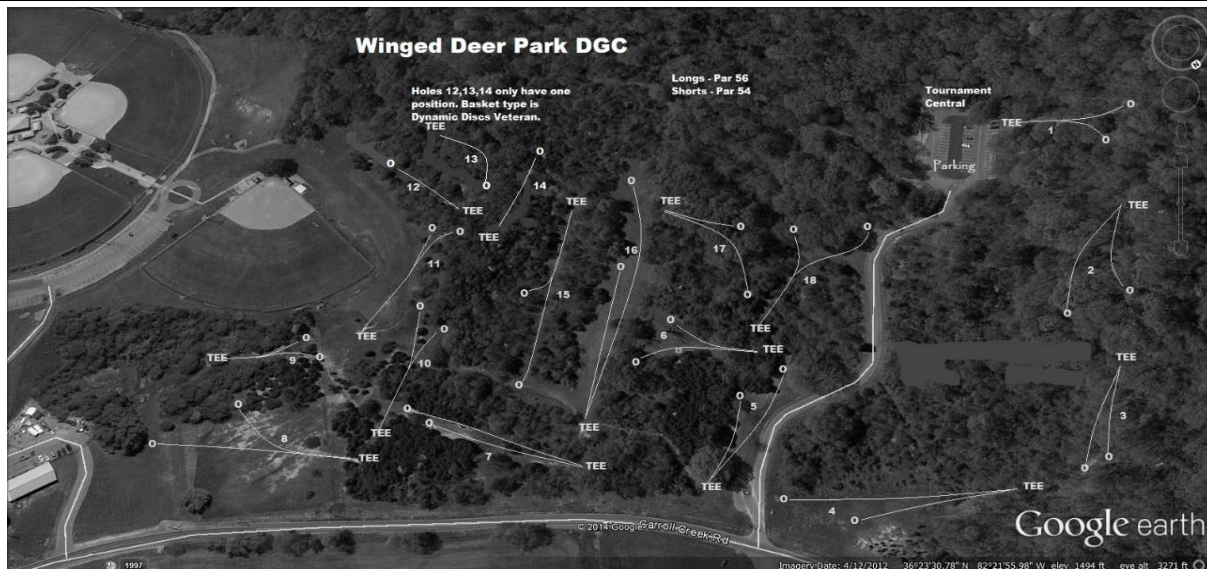

Meet the Mountains at Winged Deer

Player Info Sheet

	Shorts	Basket	Longs	Basket	
1	210	Mach III	229	Veteran	OB - Parking lot
2	220	Mach III	246	Veteran	
3	218	Mach III	280	Veteran	OB - Road and beyond
4	280	Mach III	385	Veteran	OB - Roads and beyond, sinkhole on right
5	178	Mach III	277	Veteran	OB - Road and beyond
6	199	Mach III	280	Veteran	
7	301	Mach III	382	Veteran	OB - Road and beyond
8	294	Mach III	426	Veteran	OB - Road and beyond
9	185	Mach III	206	Veteran	OB - Concrete ditch on left. Surrounded.
10	217	Mach III	264	Veteran	
11	253	Mach III	305	Veteran	OB - Softball field fence on left
12	229	Veteran	229	Veteran	Holes 12,13, and 14 will be played to the Veteran baskets for all Divisions during all 3 rounds.
13	270	Veteran	270	Veteran	
14	246	Veteran	246	Veteran	
15	323	Mach III	443	Veteran	
16	364	Mach III	577	Veteran	
17	210	Mach III	286	Veteran	
18	282	Mach III	364	Veteran	OB - Road and beyond
	4479		5695		
	Par 54		Par 57		

Divisional Layout Info		Rd 1	Rd 2	Rd 3
All divisions		Shorts	Longs	Longs

No 2 Meter Rule. All PDGA Rules Apply. If in doubt, play a provisional!