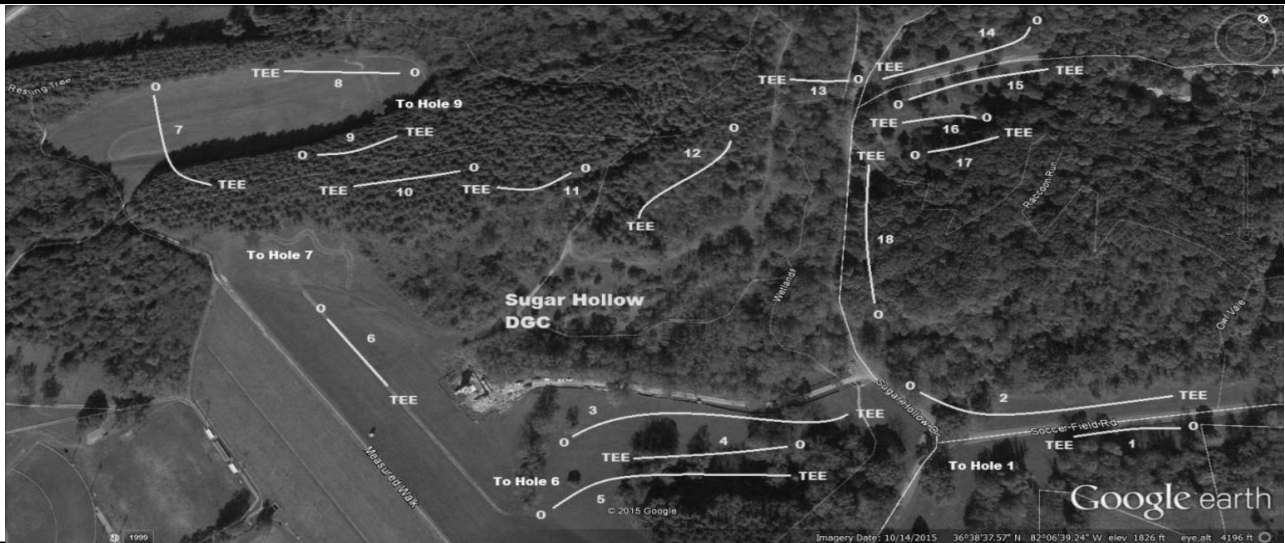

# Sugar Hollow DGC

## Player Info Sheet

Hole	Distance	Par Men/Ladies		Hole	Distance	Par Men/Ladies
1	309	3/3		10	310	3/4
2	638	4/5		11	194	3/3
3	663	4/5		12	355	3/3
4	306	3/3		13	238	3/3
5	480	4/5		14	493	4/5
6	295	3/3		15	453	3/4
7	385	3/4		16	244	3/3
8	398	3/4		17	180	3/3
9	223	3/3		18	352	3/4
	3697	30/35			2819	28/32
			6516			
			Par 58/67			

Hole 1 - Road on left and beyond - OB
Hole 2 - Road on left and beyond - OB
Hole 3 - Creek on right - OB
Hole 6 - Creek on right - OB
Hole 13 - Creek OB, walking path and beyond - OB
Hole 14 - Road on right and beyond - OB
Hole 15 - Road on right and beyond - OB
Hole 18 - Road on right and beyond - OB

No two meter rule
-------------------

--