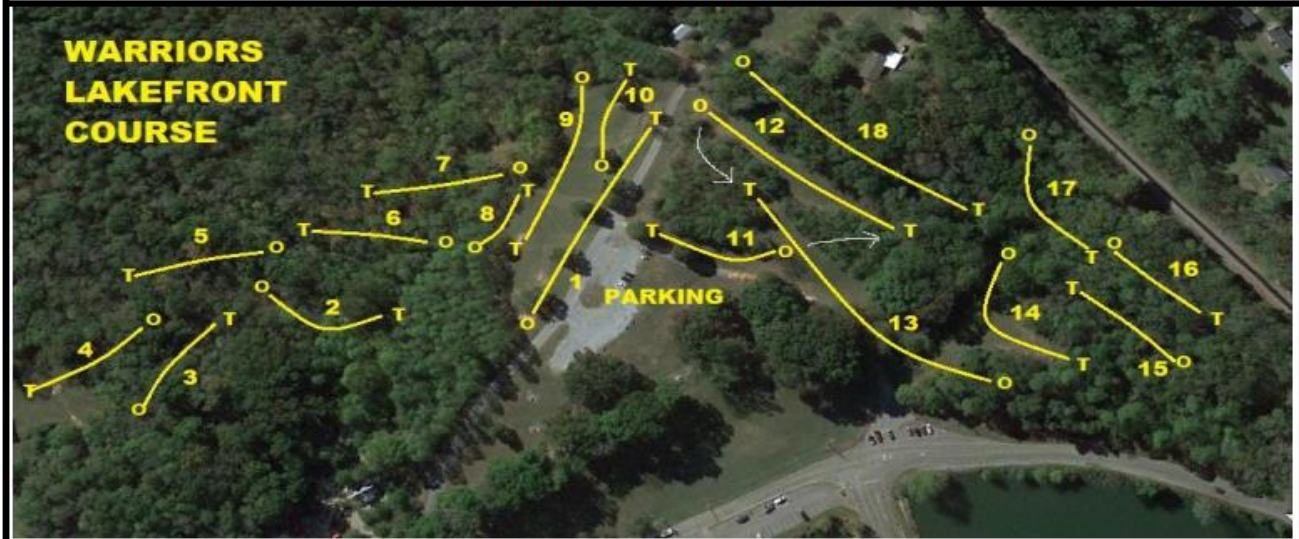

### Warriors Lakefront course info

Hole	Par	Length (Feet)	Tee	Target	Notes
1	4	450		long	Road & beyond OB
2	3	154	short		
3	3	257		long	
4	3	288		long	
5	3	195	concrete	short	
6	3	188			Creek OB (inside painted lines)
7	3	215	long		Creek OB (surrounded)
8	3	199		right	
9	3	392			
10	3	210			Road & beyond OB
11	3	179		short	Play to short basket. Road & beyond OB
12	4	420		long	Road & beyond OB
13	4	495	concrete	long	Road & beyond OB
14	3	289		long	
15	3	210			
16	3	180			RR tracks OB (closest rail is OB line)
17	3	241	bottom	right	RR tracks OB (closest rail is OB line)
18	4	401		long	Road and beyond OB. Rope lines on both sides of canyon mark a relief area. Shots that land above either line will relocate to below the line with no penalty. See Rule 806.04.

Par 58      4963 ft