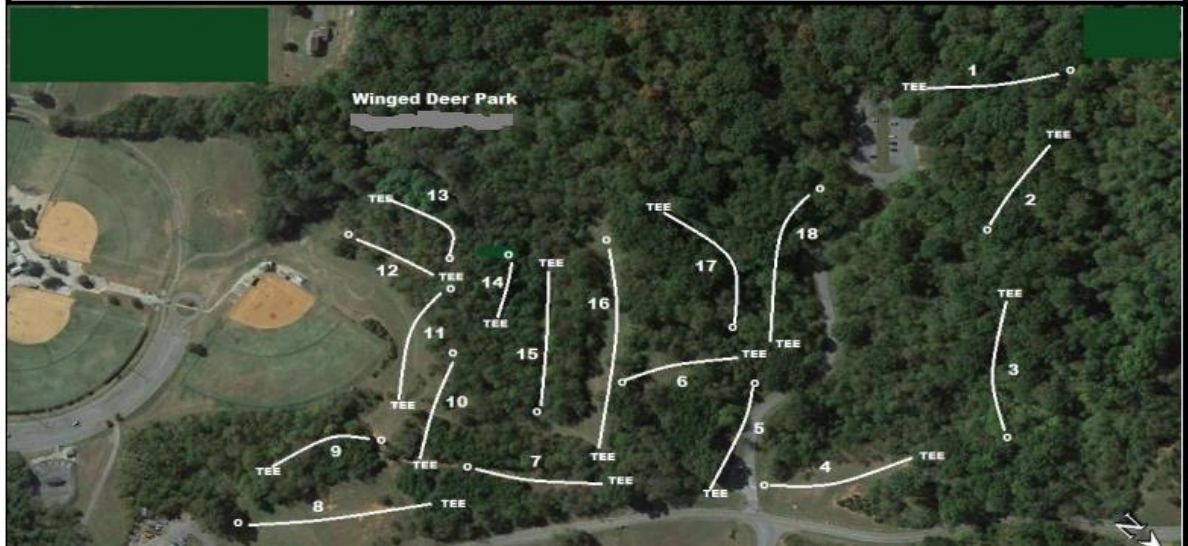

Winged Deer Info Sheet

Hole	Par	Length (Feet)	Tee	Target	Notes
1	3	229		White Vete	Parking lot - OB
2	3	246		White Vete	
3	3	280		White Vete	Street and beyond - OB
4	3	385		White Vete	Pit on right OB (marked with paint). Street and beyond, park driveway and beyond - OB,
5	3	277		White Vete	Park driveway - OB
6	3	280		White Vete	
7	4	382		White Vete	Street and beyond - OB
8	3	426		White Vete	Street and beyond - OB, Road beyond basket is OB and fence beyond basket is OB.
9	3	206		White Vete	Paint line on left and beyond - OB
10	3	264		White Vete	
11	3	305		White Vete	Inside softball fence - OB
12	3	229		White Vete	Inside softball fence - OB, Walking path and beyond - OB
13	3	270		White Vete	
14	3	246		White Vete	
15	4	443		White Vete	
16	4	577		White Vete	
17	3	286		White Vete	
18	3	364		White Vete	Street and beyond - OB

Par 57 5695 ft