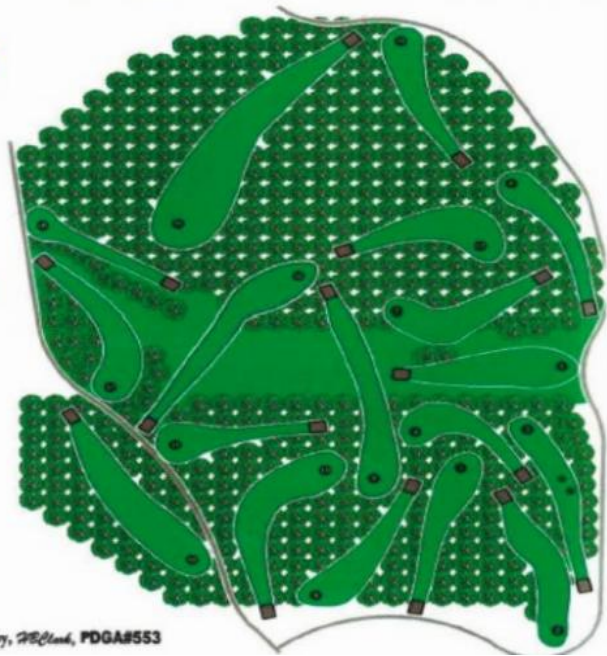

## DISC GOLF COURSE

FRONT NINE			BACK NINE		
HOLE	DISTANCE	PAR	HOLE	DISTANCE	PAR
1	218	3	10	224	3
2	327	4	11	214	3
3	285	3	12	312	3
4	200	3	13	281	3
5	302	3	14	191	3
6	270	3	15	305	4
7	318	3	16	254	3
8	333	4	17	290	3
9	229	3	18	323	4
<b>TOTAL</b>	<b>2482</b>	<b>29</b>	<b>TOTAL</b>	<b>2394</b>	<b>29</b>
			<b>TOTAL</b>	<b>4876</b>	<b>58</b>

Signature Course Designed by, 2012/2013, PDGA#553

1	3	218				
2	4	362			OB over fences (paved road trail not OB)	
3	3	285			OB on or over paved trail	
4	3	200				
5	3	302			OB beyond paved trail behind basket (paint line). Large pit on left (paint circle) is a Relief Area, see rule 806.04.	
6	3	270			Drives must cross paved trail to be in bounds. Re-tee with penalty if missed. After that, paved trail and beyond is OB.	
7	3	318			OB in cave (painted lines around cave area). Large pit on left is a Relief Area, see rule 806.04.	
8	4	333				
9	3	229			OB on or over paved trail	
10	3	224			OB on or over paved trail	
11	3	214			OB on or over paved trail	
12	3	312				
13	3	281			OB in cave (painted lines around cave area)	
14	3	191			OB on or over paved trail/road.	
15	4	305				
16	3	254			OB on or over paved trail	
17	3	290			OB on or over paved trail	
18	4	323			OB on or over paved trails on both sides of fairway.	