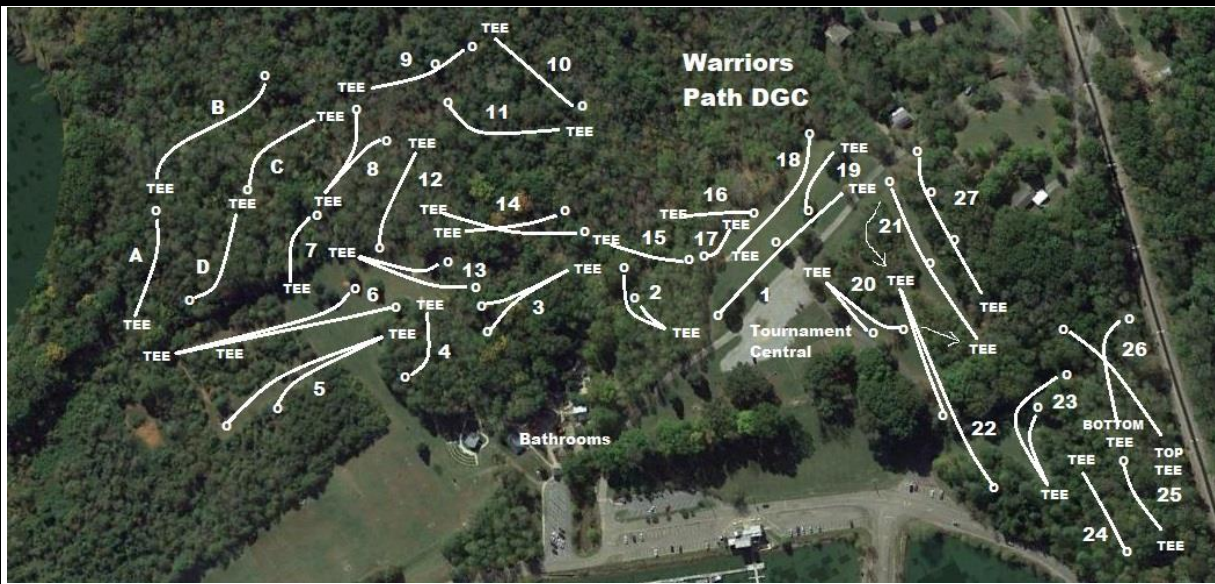

Lakefront Open Round 1 20 holes

Hole	Par	Length (Feet)	Tee	Target	Notes
1	3	289		short	Road & beyond OB
2	3	154		short	
3	3	211		short	
4	3	224			
5	3	280		short	
6	3	460	long	short	
13	3	224		short	
14	3	182	concrete	short	
15	3	188			Creek OB (string line)
16	3	215	long		Creek OB (surrounded)
17	3	215		right	
18	3	392			
19	3	210			Road & beyond OB
20	3	179		short	Road & beyond OB (Skip Hole 21, go to Hole 22 tee)
22	3	304		short	Road & beyond OB
23	3	209		short	
24	3	210			
25	3	180			RR tracks OB (1st rail is line)
26	3	241	bottom	right	RR tracks OB (1st rail is line)
27	3	180		short	Above rope on right, bring to rope, throw with no penalty.

Par 60 4747 ft