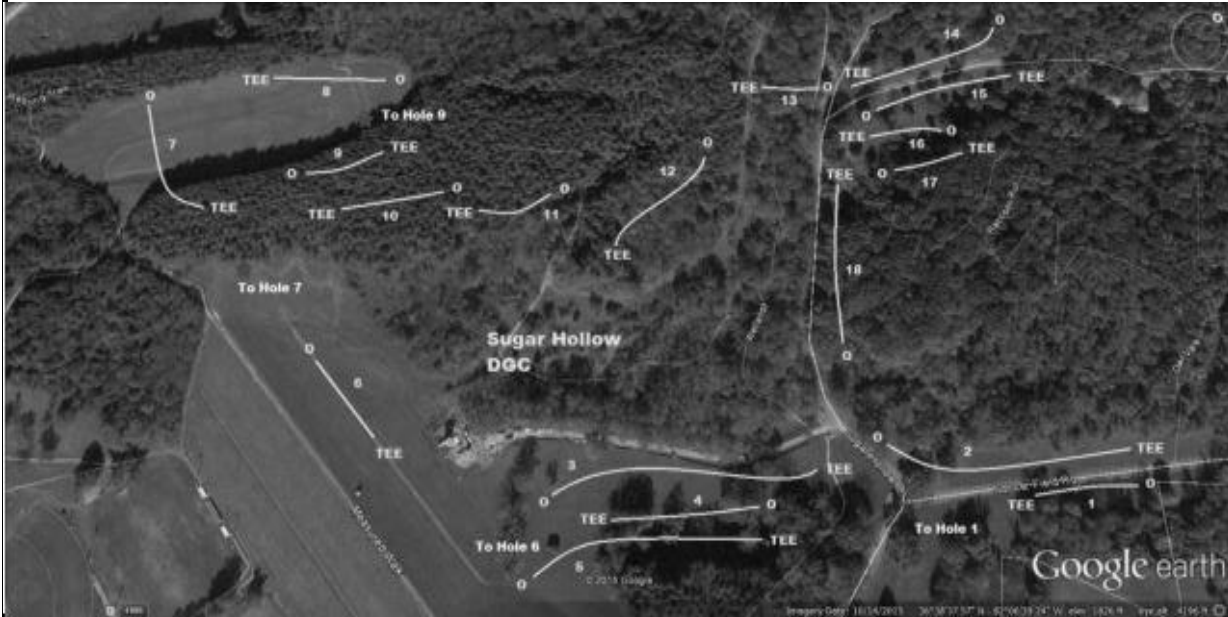

Black Forest Open Info Sheet (Sugar Hollow DGC)

Hole	Par	Distance	Notes
1	3	307	Road and beyond on left OB
2	4	638	Road and beyond on left OB (rope fence is to deter parking on course, it is NOT the OB line). If OB in street, take relief from rope. If not OB, but rope is in the stance, take relief from rope as well.
3	4	663	Creek and beyond on far right OB
4	3	306	No OB
5	4	480	No OB
6	3	295	Creek OB (surrounded)
7	3	385	No OB
8	3	398	No OB
9	3	223	No OB
10	3	310	No OB
11	3	194	No OB
12	3	355	No OB
13	3	238	Creek OB (inside painted lines)
14	4	493	Road and beyond on right OB
15	3	453	Road and beyond on right OB
16	3	244	Road behind tee and beyond OB
17	3	180	No OB
18	3	352	Road and beyond on right OB