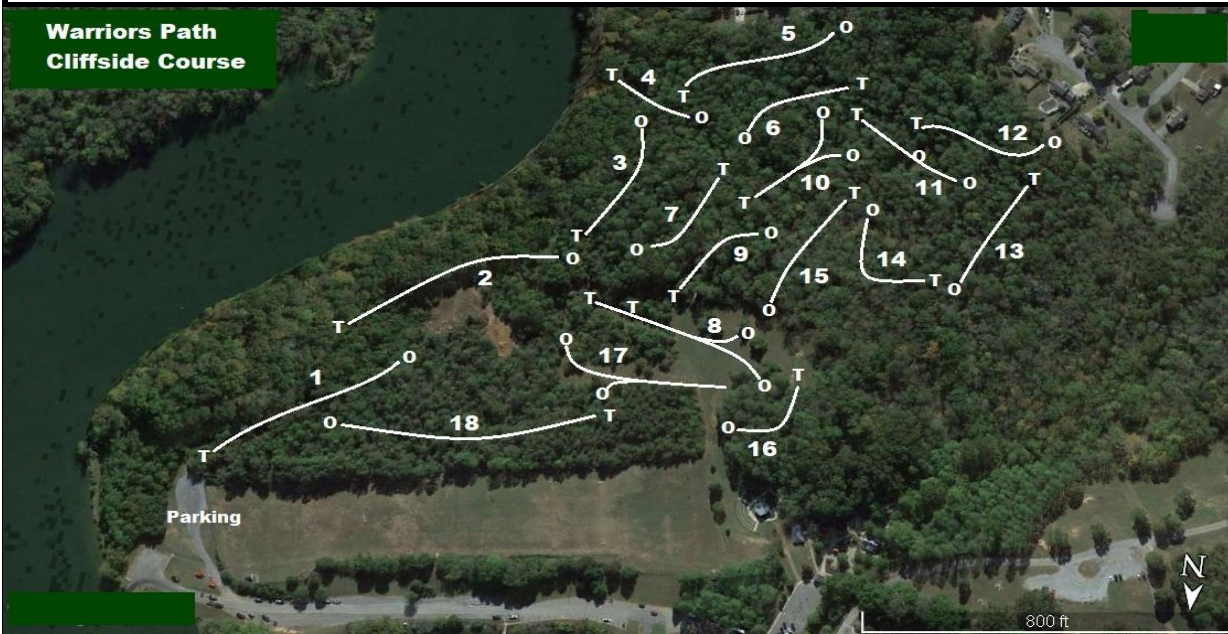

Warriors Cliffside Info Sheet

Warriors Path Cliffside Course

Hole	Par	Length (Feet)	Tee	Target	Notes
1	4	400			No OB. Please watch out for casual walkers.
2	4	518			Wooden stakes on left OB. Please watch out for casual walkers.
3	3	295			No OB.
4	3	180			No OB. Please walk the hole backwards to access tee area. Follow signs.
5	4	385			No OB.
6	3	240			No OB.
7	3	300			No OB.
8	3	447	Long	Short	No OB.
9	3	209			No OB.
10	3	219		Left	No OB.
11	3	277		Long	No OB.
12	4	400			No OB. Inside flagged brush piles, go to appropriate drop zone, no penalty. Drop zones and brush piles are marked A and B.
13	3	285			No OB.
14	3	325			No OB.
15	3	295		Left	No OB.
16	3	224			No OB.
17	4	485		Long	No OB.
18	4	600			No OB.

Par 60 6084 ft