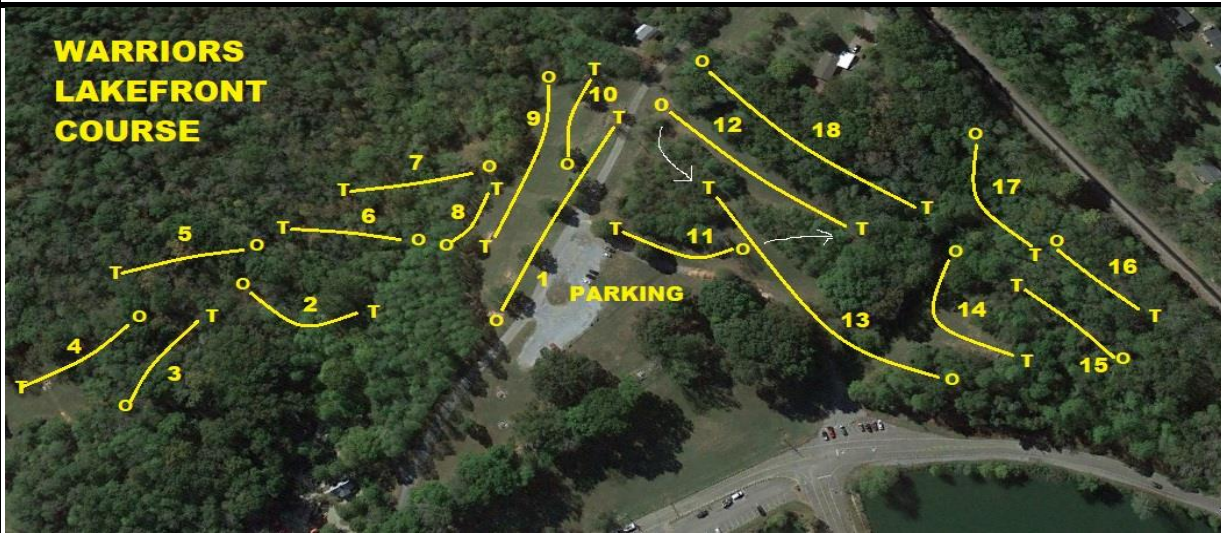

Warriors Lakefront course info

Hole	Par	Length (Feet)	Tee	Target	Notes
1	4	450		Long	Road and beyond on left OB
2	3	154		Short	No OB
3	3	257		Right	No OB
4	3	288		Long	No OB
5	3	195	Short	Short	No OB
6	3	188			Creek OB (inside string line)
7	3	215	Long		Creek OB (surrounded)
8	3	199		Right	No OB
9	3	392			No OB
10	3	210			Road and beyond on left OB
11	3	234		Long	Road and beyond on right OB
12	4	420		Long	Road and beyond behind basket OB
13	4	495		Long	Road and beyond on right and below basket OB.
14	3	289		Long	No OB
15	3	210			Road and beyond at bottom of hill on right OB
16	3	180			Railroad tracks on right OB. First rail is the OB line.
17	3	241	Lower	Right	Railroad tracks on right OB. First rail is the OB line.
18	4	401		Long	Road and beyond behind basket is OB. Rope line on right has a special rule. Any shot that lands above the rope will re-locate to below the rope, 1 meter inside the rope, perpendicular to original lie. No penalty. This is a player safety measure.

Par 58 5018 ft