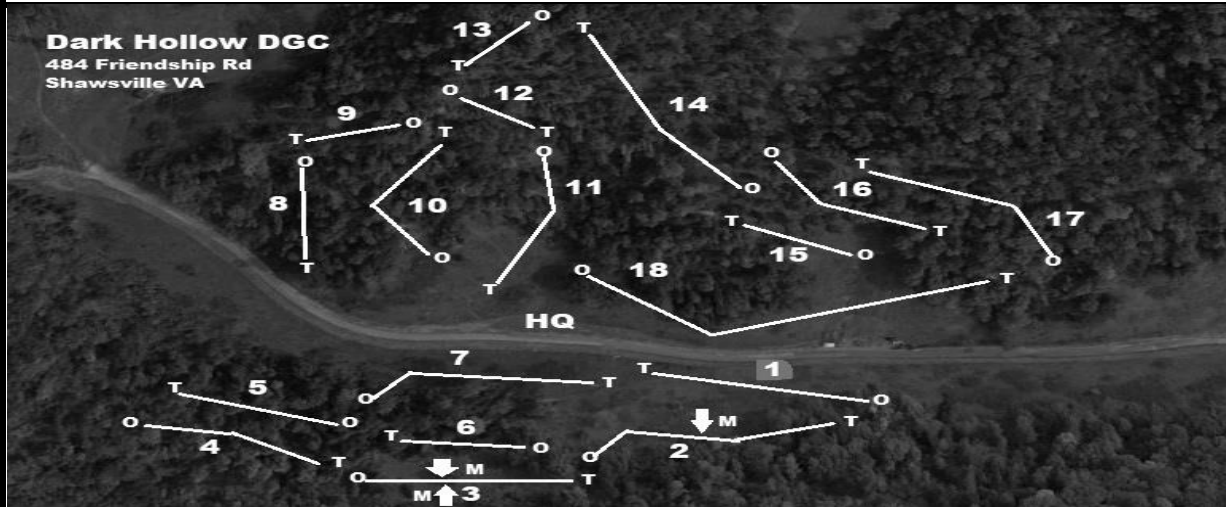

Dark Hollow Ground Rules and Info

Hole	Par	Length (Feet)	Tee	Target	Notes
1	4	490			Road and beyond on left OB
2	5	609			Mando. Must pass on left of tree. Miss mando, re-tee with penalty. Road and beyond on right OB.
3	4	564			Double mando. Miss mando, go to drop zone with penalty.
4	4	397			
5	3	324			
6	3	275			
7	4	540			Road and beyond on right OB
8	3	271			
9	3	231			
10	4	449			Road and beyond behind basket OB
11	4	377			
12	3	210			
13	3	258			
14	4	604			
15	3	326			
16	4	384			
17	4	454			
18	5	819			Road and beyond on left OB. No relief from shipping container or log pile.

Par 67 7582 ft