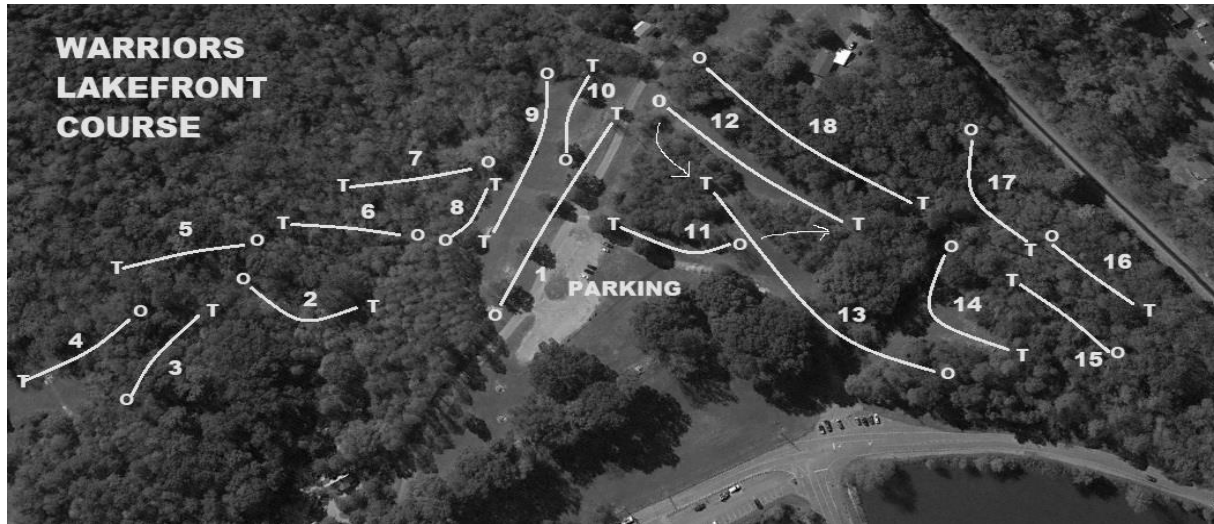

Lakefront Shorts Ground Rules

Hole	Par	Length (Feet)	Tee	Target	Notes
1	3	289		short	Road and beyond OB
2	3	154		short	No OB
3	3	211		short	No OB
4	3	224		short	No OB
5	3	182	concrete	short	No OB
6	3	188			Creek OB (inside painted lines)
7	3	215	long		Creek OB (surrounded)
8	3	199			No OB
9	3	392			Road and beyond OB
10	3	210			Road and beyond OB
11	3	179		short	Road and beyond OB
12	3	220		short	Road and beyond OB
13	3	305	concrete	short	Road and beyond OB
14	3	209			No OB
15	3	210			Road and beyond OB
16	3	180			RR Tracks and beyond OB (closest rail is the line)
17	3	226	lower left	right	RR Tracks and beyond OB (closest rail is the line)
18	3	180		short	Above rope line on right, re-locate to below line, no penalty.

Par 54

3973 ft