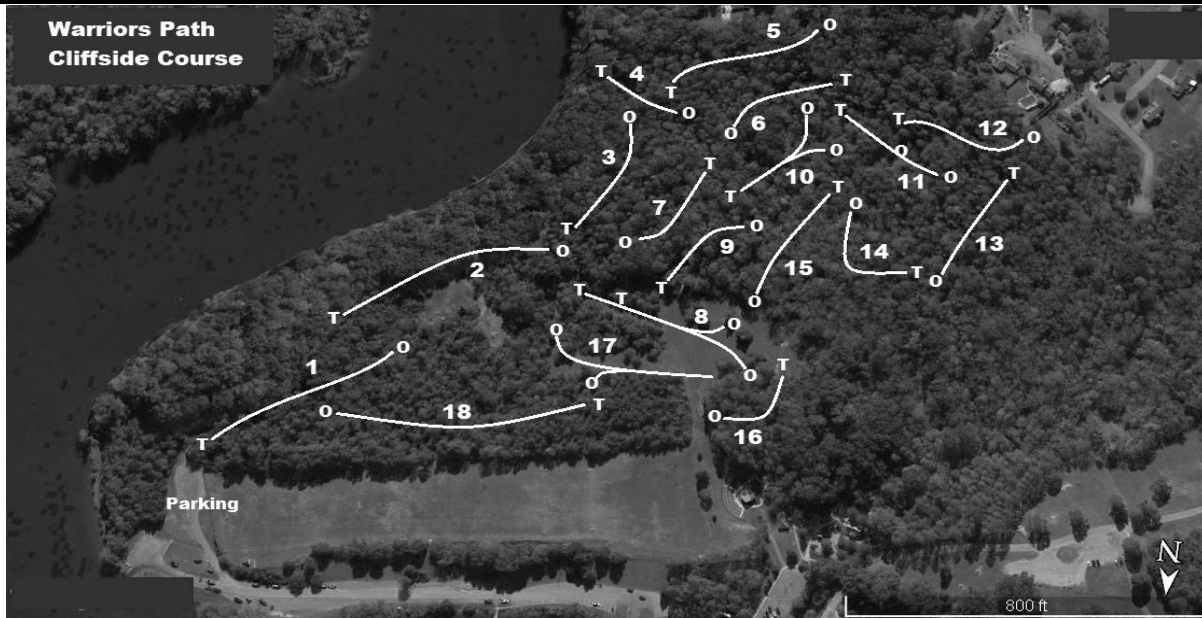

## Cliffside Ground Rules

Hole	Par	Length (Feet)	Tee	Target	Notes
1	4	400			No OB. Please watch for casual walkers!
2	4	518			Wooden Stakes on left OB. Please watch for casual walkers!
3	3	295			No OB
4	3	180			No OB. Please walk the hole backwards to tee.
5	4	375			No OB
6	3	240			No OB
7	3	300			No OB
8	3	467	Long	Short	No OB
9	3	209			No OB
10	3	219	Left		No OB
11	3	277	Long		No OB
12	4	400			Inside wood piles, go to designated drop zone, no penalty. Pile on left, closest to the tee is Drop Zone "A". Pile on left at the bend of the fairway is Drop Zone "B".
13	3	285			No OB
14	3	325			No OB
15	3	295	Left		No OB
16	3	224			No OB
17	4	485	Long		No OB
18	4	600			No OB

**Par 60**

**6094 ft**