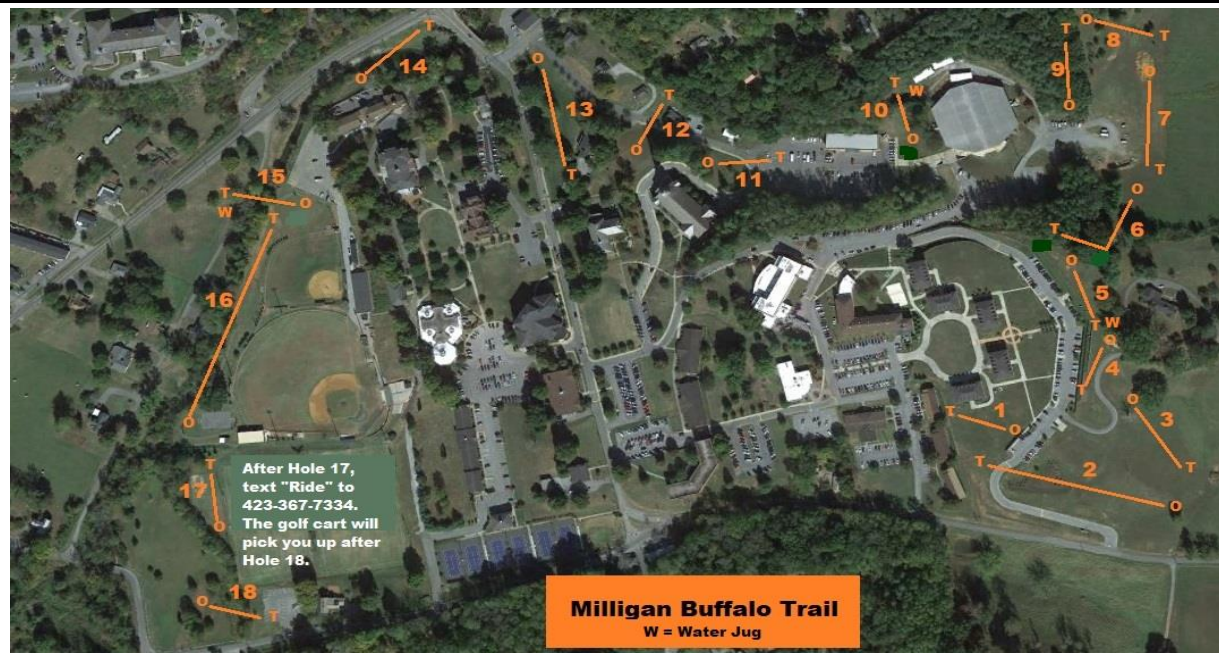

Milligan Buffalo Trail

Hole	Distance	Par	OB's and Special Conditions
1	171	3	Parking lot OB
2	545	4	Road and beyond OB
3	245	3	Road and beyond OB
4	150	3	Road and beyond OB, Fence and beyond OB
5	200	3	Fence and beyond OB
6	250	3	No OB
7	315	3	No OB
8	170	3	No OB
9	291	3	No OB
10	145	3	Sidewalk and beyond OB
11	155	3	Island Green. Must land in grass. Miss island, go to Drop Zone.
12	200	3	Surrounded by sidewalk and road OB (as if it were a creek)
13	270	3	Roads and/or sidewalk and beyond OB
14	170	3	Creek OB (surrounded), Road & beyond OB
15	185	3	Creek OB (surrounded), Fences & beyond OB
16	490	4	Creek OB (surrounded), Fences & beyond OB
17	200	3	No OB
18	150	3	Road and beyond OB
	4302 ft	56	

Tournament Central is located at Hole 1, look for tents.

Please be aware of any campus related issues (students hanging out, etc) during play.

Be respectful and polite!!

Be aware of spectators or people unaware of what is going on.

After finishing Hole 17, text "Ride" to 423-367-7334. The golf cart will pick your group up.

Free pizza will be delivered as early as possible Sunday morning.

The Milligan Disc Golf team THANKS YOU for supporting their efforts!!!