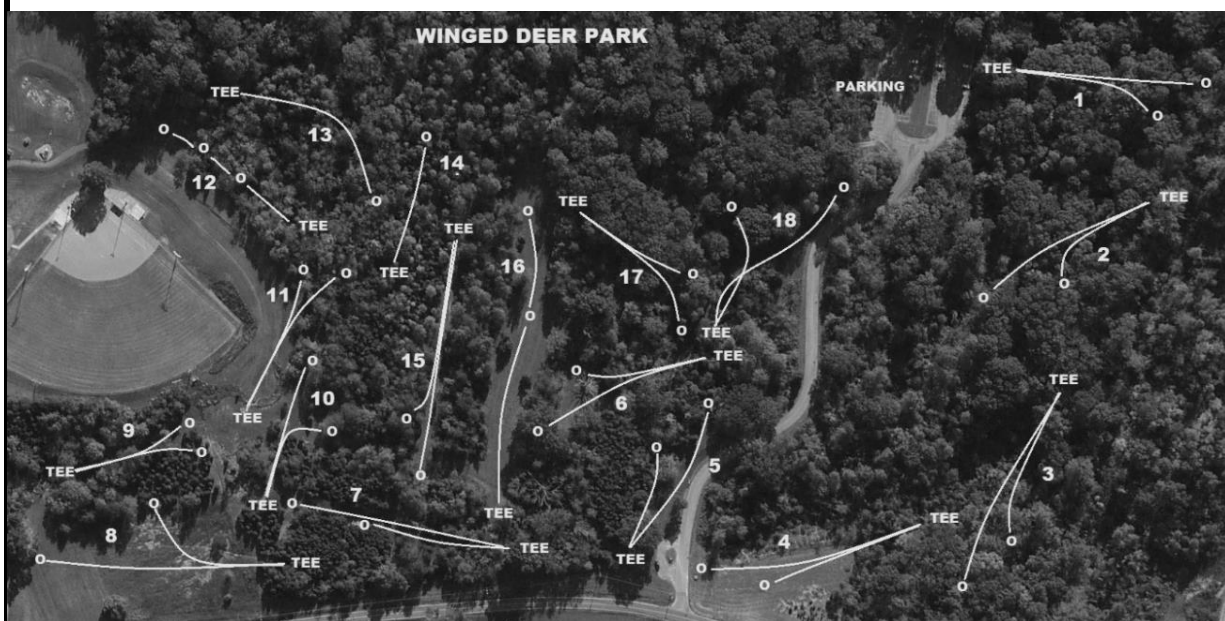

Winged Deer Info Sheet

Hole	Par	Length (Feet)	Tee	Target	Notes
1	3	229		Veteran	Parking lot OB
2	3	246		Veteran	
3	3	280		Veteran	Street and beyond OB, Park road and beyond OB.
4	3	385		Veteran	Roads and beyond OB, Pit on right OB, marked with paint.
5	3	277		Veteran	Road and beyond OB
6	3	280		Veteran	
7	4	398		Veteran	Street and beyond OB
8	3	426		Veteran	Street and beyond OB, Park road and beyond OB.
9	3	206		Veteran	Painted line and beyond on left OB
10	3	264		Veteran	
11	3	290		Veteran	Softball field OB
12	3	229		Veteran	Softball field OB. Walking path and beyond OB
13	3	275		Veteran	
14	3	255		Veteran	
15	4	443		Veteran	
16	4	577		Veteran	
17	3	286		Veteran	
18	3	364		Veteran	Road and beyond OB

Par 57 5710 ft