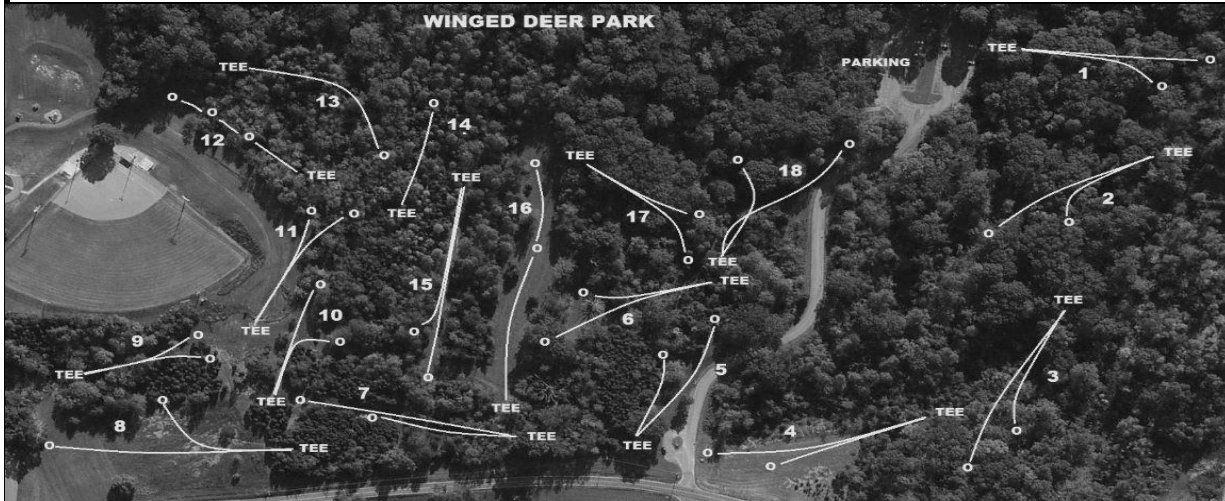

Winged Deer Mach III's (except holes 12,13,14)

Hole	Par	Length (Feet)	Tee	Target	Notes
1	3	210		Mach III	Parking lot - OB
2	3	220		Mach III	
3	3	218		Mach III	Street and beyond - OB
4	3	280		Mach III	Street and beyond - OB, Park driveway and beyond - OB, Pit on right OB, marked by painted line
5	3	178		Mach III	Park driveway and beyond - OB
6	3	199		Mach III	
7	3	301		Mach III	Street and beyond - OB.
8	3	294		Mach III	Street and beyond - OB, Park road and beyond - OB.
9	3	185		Mach III	Concrete ditch and beyond - OB (beyond painted line)
10	3	217		Mach III	
11	3	253		Mach III	Inside softball fence - OB
12	3	229		White Vete	Inside softball fence - OB, Walking path and beyond - OB
13	3	270		White Vete	
14	3	246		White Vete	
15	3	323		Mach III	
16	3	364		Mach III	
17	3	210		Mach III	
18	3	282		Mach III	Park driveway and beyond - OB

Par 54 4479 ft