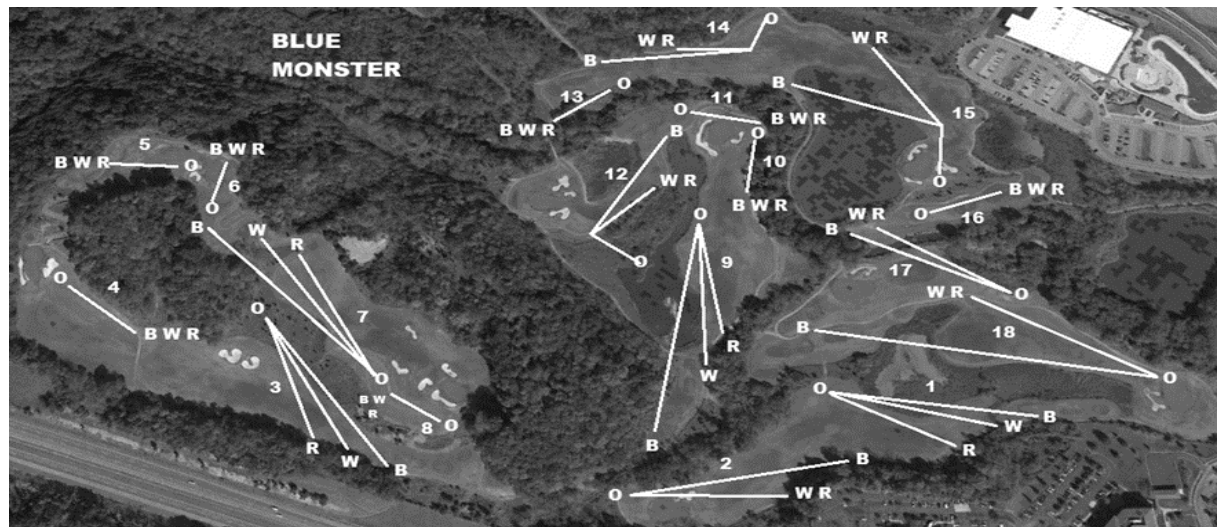

Blue Monster White Tees

Hole	Par	Length (Feet)	Tee	Target	Notes
1	4	510	White		Marsh area OB (paint line)
2	4	450	White		Creek OB (surrounded), Bunkers are Hazard, Green OB
3	4	540	White		Cart path & beyond OB
4	3	250	White		Cart path & beyond OB (tee is in bounds)
5	3	250	White		Bunker is Hazard, Green OB
6	3	250	White		Cart path & beyond OB (tee is in bounds), Bunker is Hazard, Green OB
7	4	630	White		
8	3	300	White		
9	4	500	White		Marsh area on left OB (paint line), Creek OB (surrounded)
10	3	340	White		Creek OB (surrounded)
11	3	250	White		Creek OB (surrounded)
12	4	461	White		Paint line beginning on left, continuing around green OB, Marsh on right OB (paint line)
13	3	250	White		Creek OB (surrounded)
14	4	460	White		Cart path & beyond OB (tee is in bounds), Creek OB (surrounded)
15	4	620	White		Cart path & beyond OB (tee is in bounds), Pond OB (surrounded)
16	3	250	White		Creek OB (surrounded)
17	4	550	White		Creek OB (surrounded), Cart path on right & beyond OB
18	4	600	White		Marsh area OB (paint line), Creek OB (surrounded)

Par 64 7461 ft